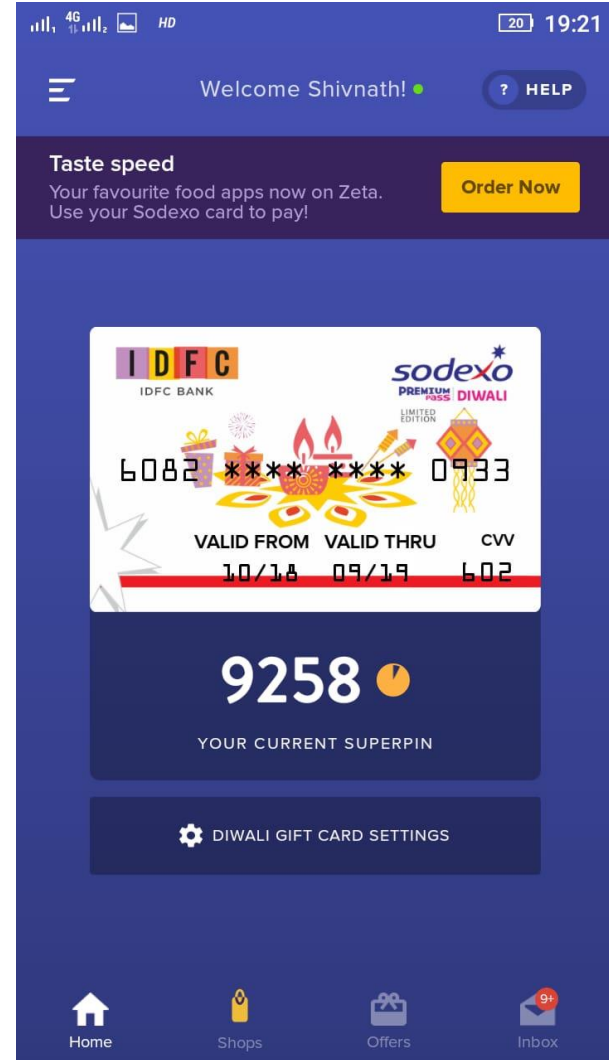

.....

**DONE**

4G HD 20 19:19

My Profile

NAME

PHONE NUMBER

+91 9833828178 ✓

CONTINUE

4G HD 20 19:20

My Profile

NAME

Shivnath Sah

PHONE NUMBER

+91 9833828178 ✓

CONTINUE

The load amount on card would start reflecting on your app within 30 minutes of card getting auto-linked