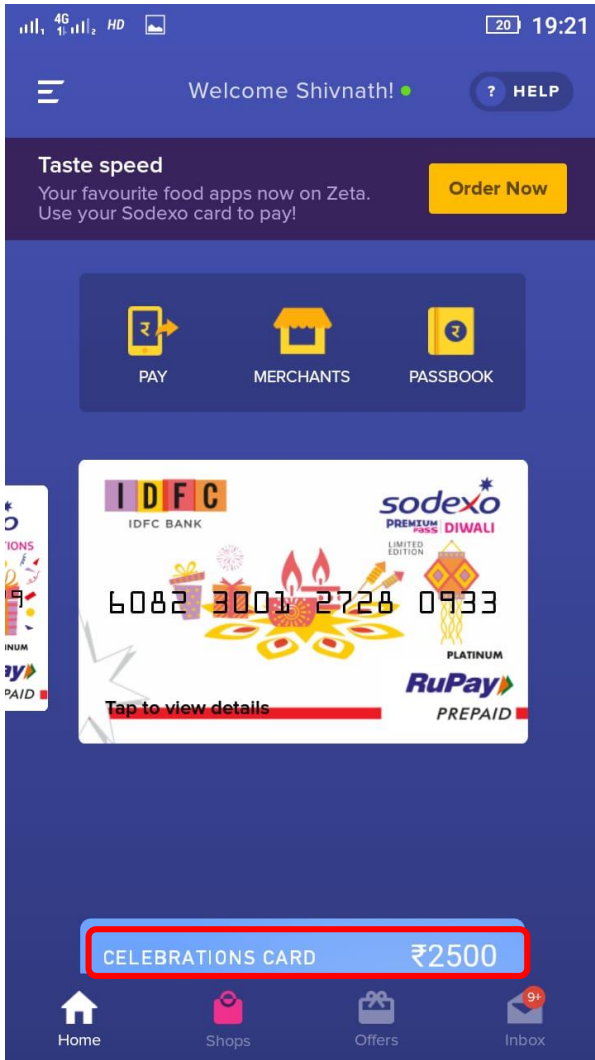

.....

**DONE**

4G HD 20 19:19

My Profile

NAME

PHONE NUMBER

+91 9833828178 ✓

CONTINUE

4G HD 20 19:20

My Profile

NAME

Shivnath Sah

PHONE NUMBER

+91 9833828178 ✓

CONTINUE

The load amount on card would start reflecting on your app within 30 minutes of card getting auto-linked