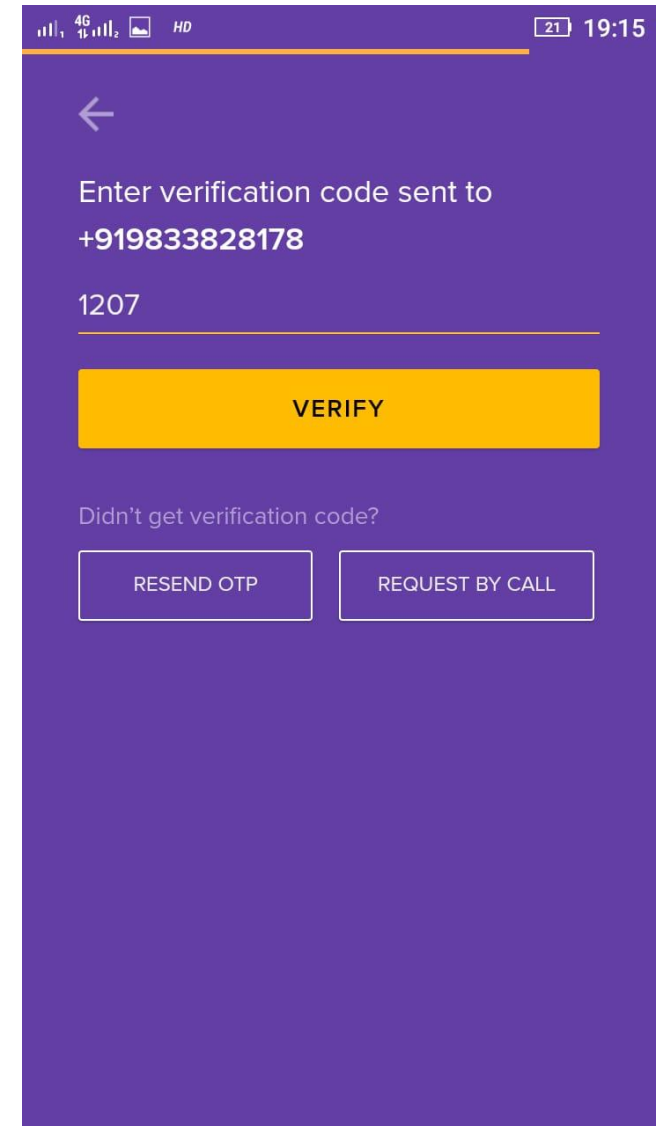

More screenshots of the app interface.

**MORE INFO** **INSTALL**

You might also like **MORE**

PF Account Check 4.1MB	LIC Customer 9.1MB	Night Clock 2.4MB	How vehicle 3.6M

Similar apps **MORE**

4G HD 24 19:13

Email or 10-Digit Mobile Number

**NEXT**

By proceeding, you agree to our [Terms of Services](#) and [Privacy Policy](#)

4G HD 23 19:14

Email or 10-Digit Mobile Number

+91 9833828178

**NEXT**

By proceeding, you agree to our [Terms of Services](#) and [Privacy Policy](#)

4G HD 21 19:16

←

For additional security, please set your password.

SET YOUR ZETA PASSWORD

.....

Contains atleast: 1 Number 1 Uppercase character  
1 Special character 1 Letter Minimum 8 characters

CONFIRM PASSWORD

.....

**DONE**

4G HD 20 19:19

My Profile

NAME

PHONE NUMBER

+91 9833828178 ✓

CONTINUE